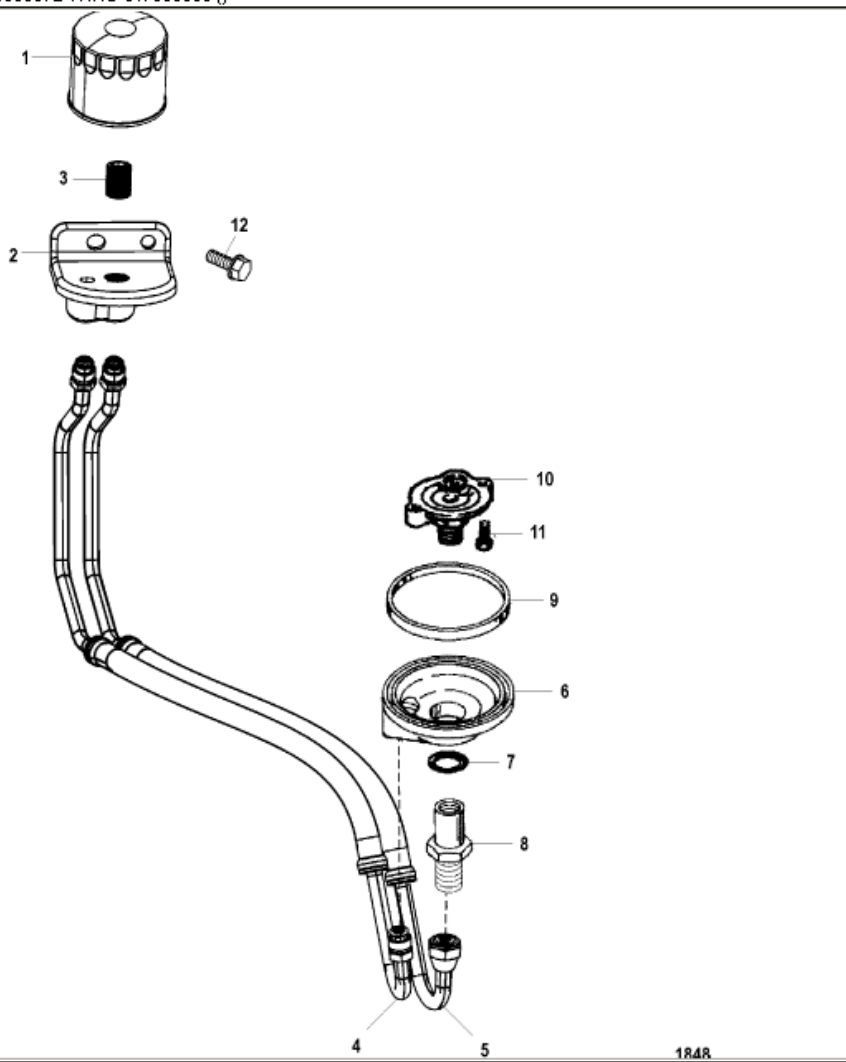

Parts List

1848

Ref	Class	Part	Description	Qty	Comment	Footnote
1	35	802885Q	OIL FILTER	1	(Quicksilver Brand)	
1	35	802885T	OIL FILTER	1	(Mercury Precision Parts Brand)	
2		863732T 1	BRACKET, Oil Filter	1		
3	22	863485	FITTING, Oil Filter	1		
4	32	864557	HOSE, Oil	1	(From Adaptor)	
4	32	865055	HOSE, Oil-V Drive	1	(From Adaptor)	
5	32	864556	HOSE, Oil	1	(To Adaptor)	
5	32	865056	HOSE, Oil-V Drive	1	(To Adaptor)	
6	35	818400A 1	ADAPTOR	1		
7	26	42077	SEAL	1		2
8	22	806121	FITTING	1		
9	27	91892	GASKET	1		2
10		53338	VALVE ASSEMBLY, Filter	1		
11	10	54786	SCREW, (.312-18 x 1.250)	2		
-	27	861246A98	GASKET SET, Engine Overhaul	1		